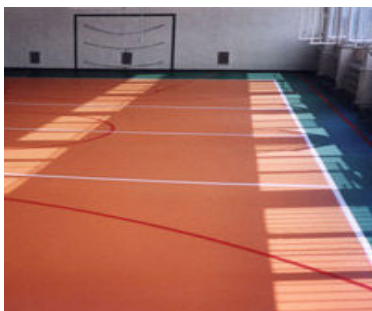

- **LENTEX SPORT**

total thickness: **4.0 mm**
wear layer: **0.4 mm**
width: **2 m**
max. length: **15 mb**
application: **gym, fitness club**
EN 685: **32 + 41**
guarantee: **5-years**

2. **Pardoseli PVC design:** gama care ofera estetica lemnului combinata cu instalare usoara si intretinere facila si ieftina.

- **BONUS**

total thickness: **1.3 mm**
wear layer: **0.15 mm**
width: **3 and 4 m**
max. length: **30 mb**
application: **residential**
EN 685: **21**
guarantee: **3-years**